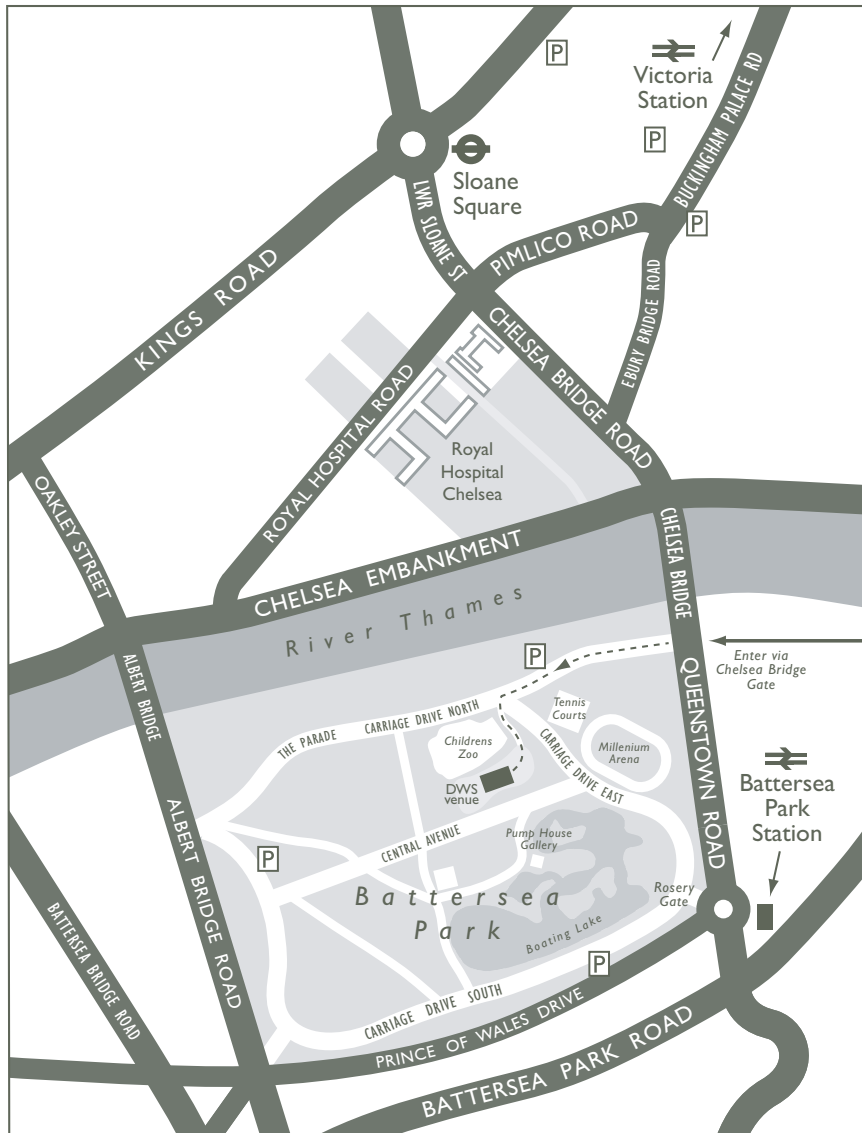

# venue location

the  
designer  
wedding  
show

A daily Shuttle Service will operate every 10 minutes from 9.30am to 5.30pm between Sloane Square and the Show venue.